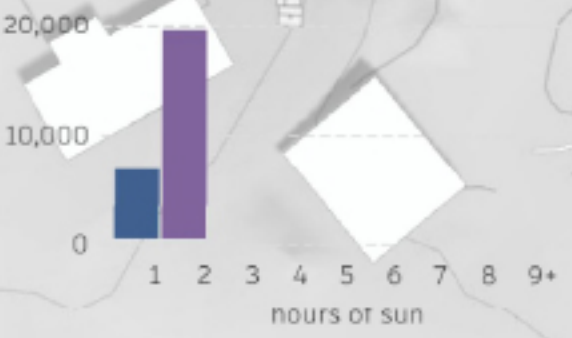

Direct sun on ground in m<sup>2</sup>

Forma

June 21

12:00 - 13:00

June 21

15:00 - 16:00

Direct sun on ground in m<sup>2</sup>

Direct sun on ground in m<sup>2</sup>

Direct sun on ground in m<sup>2</sup>

1036 Lundsveien

1036 Lundsveien

1036 Lundsveien

Direct sun on ground in m<sup>2</sup>