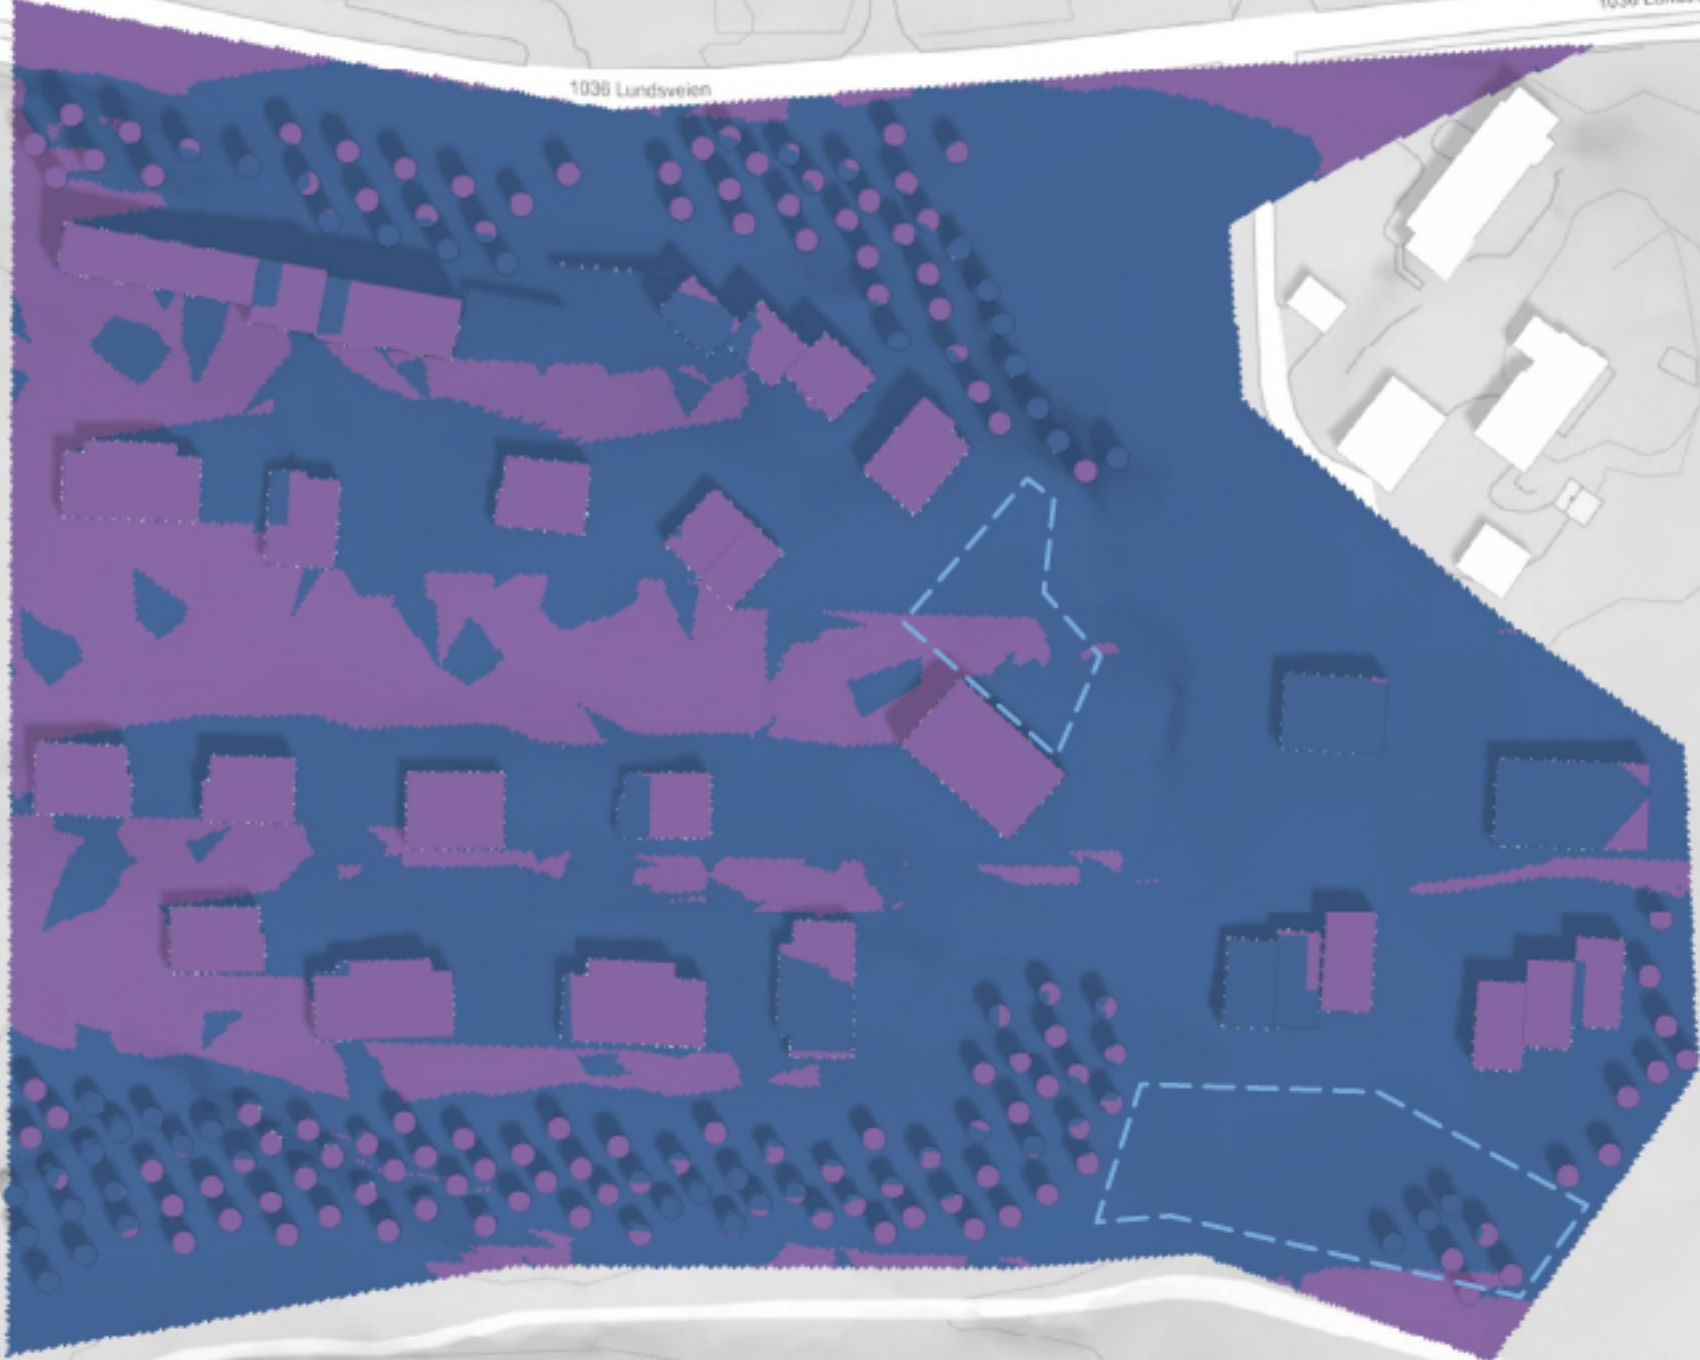

Direct sun on ground in m<sup>2</sup>

Forma

June 21

12:00 - 13:00

June 21

15:00 - 16:00

Direct sun on ground in m<sup>2</sup>

Direct sun on ground in m<sup>2</sup>

Direct sun on ground in m<sup>2</sup>

1036 Lundsveien

1036 Lundsveien

1036 Lundsveien

Direct sun on ground in m<sup>2</sup>