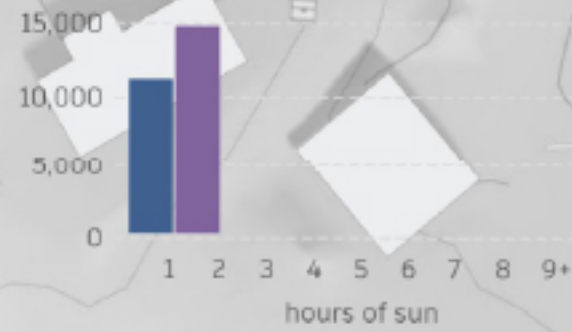

Direct sun on ground in m<sup>2</sup>

Forma

June 21

12:00 - 13:00

June 21

15:00 - 16:00

Direct sun on ground in m<sup>2</sup>

Direct sun on ground in m<sup>2</sup>

Direct sun on ground in m<sup>2</sup>

1036 Lundsveien

1036 Lundsveien

1036 Lundsveien

Direct sun on ground in m<sup>2</sup>