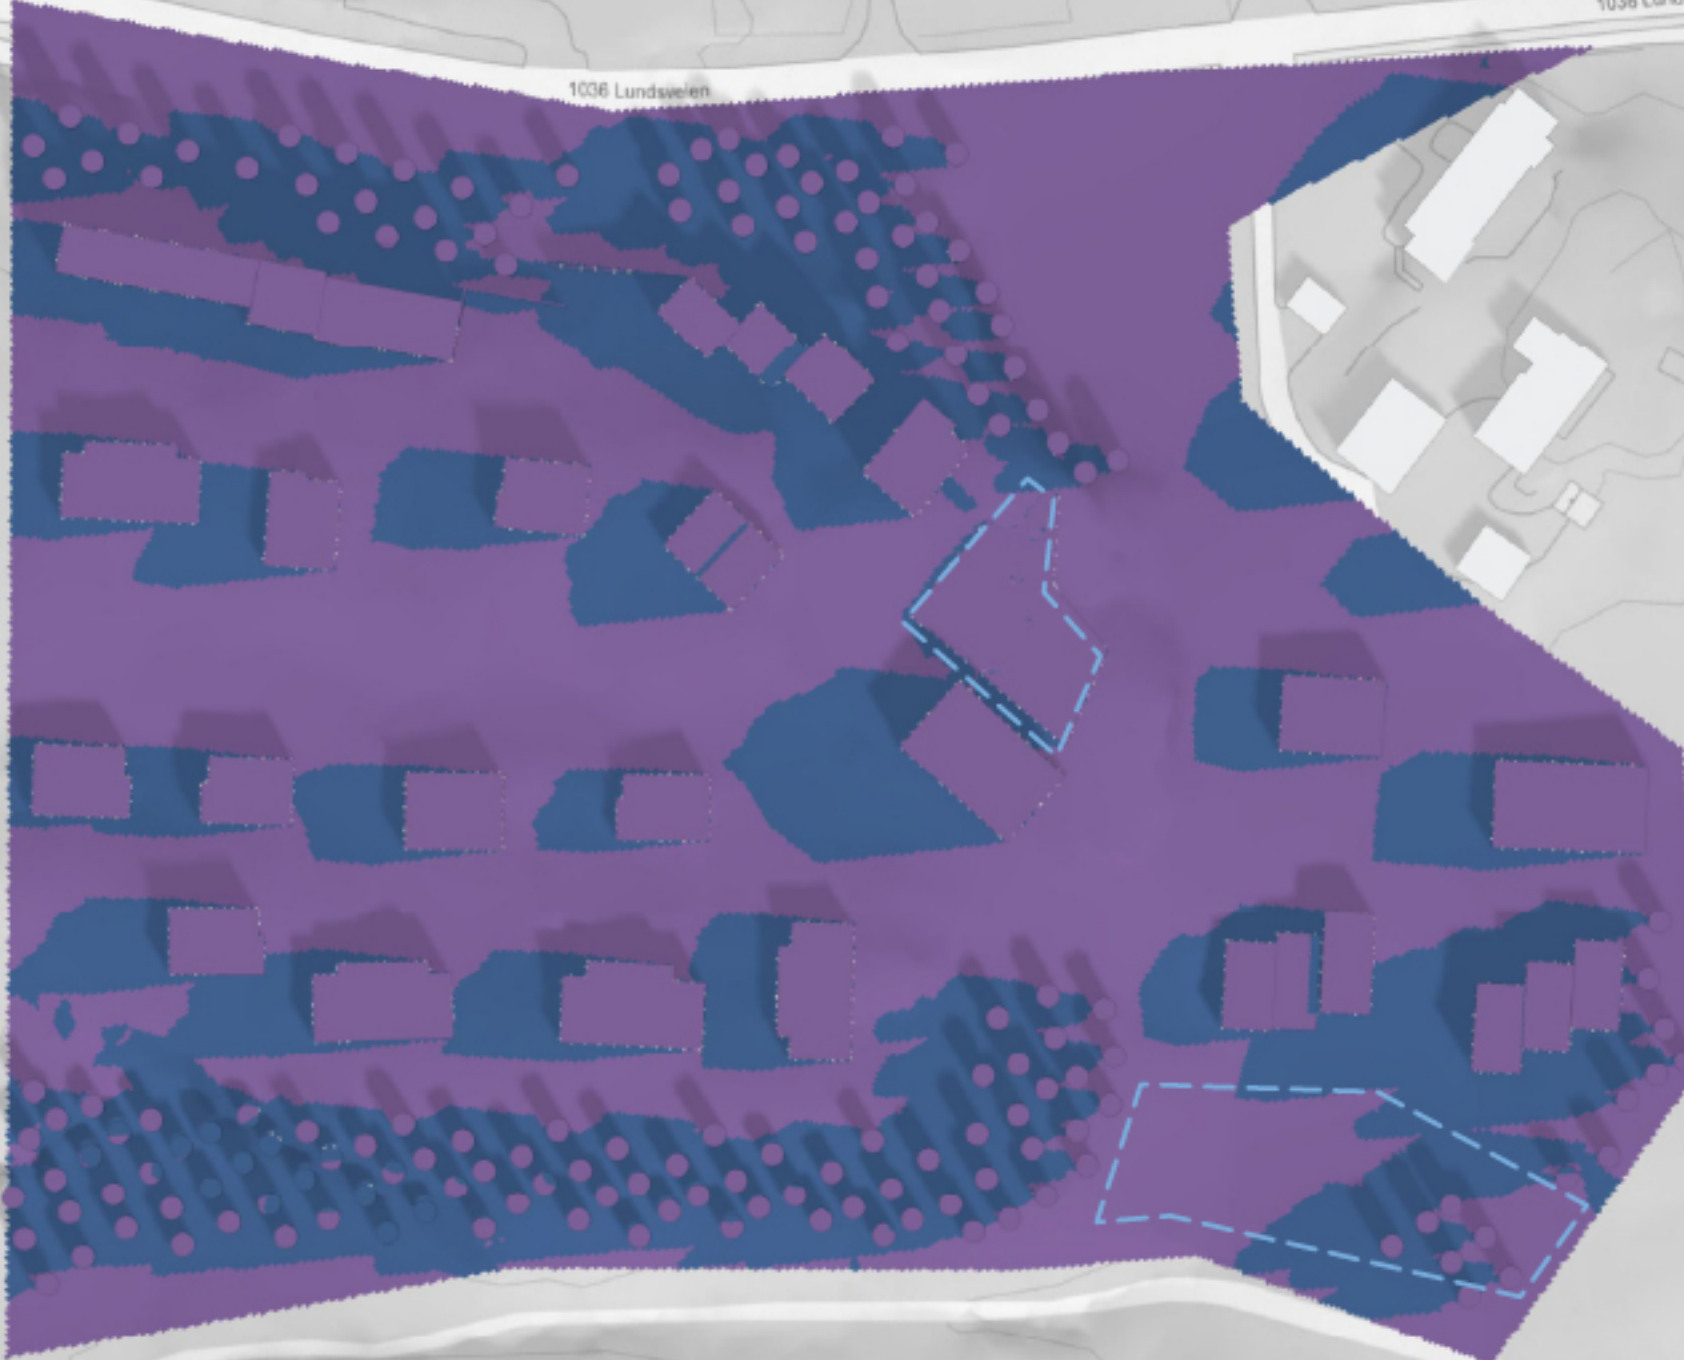

Direct sun on ground in m<sup>2</sup>

Forma

June 21

12:00 - 13:00

June 21

15:00 - 16:00

Direct sun on ground in m<sup>2</sup>

Direct sun on ground in m<sup>2</sup>

Direct sun on ground in m<sup>2</sup>

1036 Lundsveien

1036 Lundsveien

1036 Lundsveien

Direct sun on ground in m<sup>2</sup>