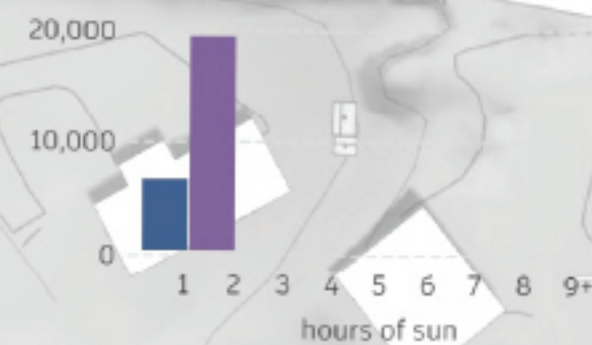

Direct sun on ground in m<sup>2</sup>

Forma

June 21

12:00 - 13:00

June 21

15:00 - 16:00

Direct sun on ground in m<sup>2</sup>

Direct sun on ground in m<sup>2</sup>

Direct sun on ground in m<sup>2</sup>

1036 Lundsveien

1036 Lundsveien

1036 Lundsveien

Direct sun on ground in m<sup>2</sup>